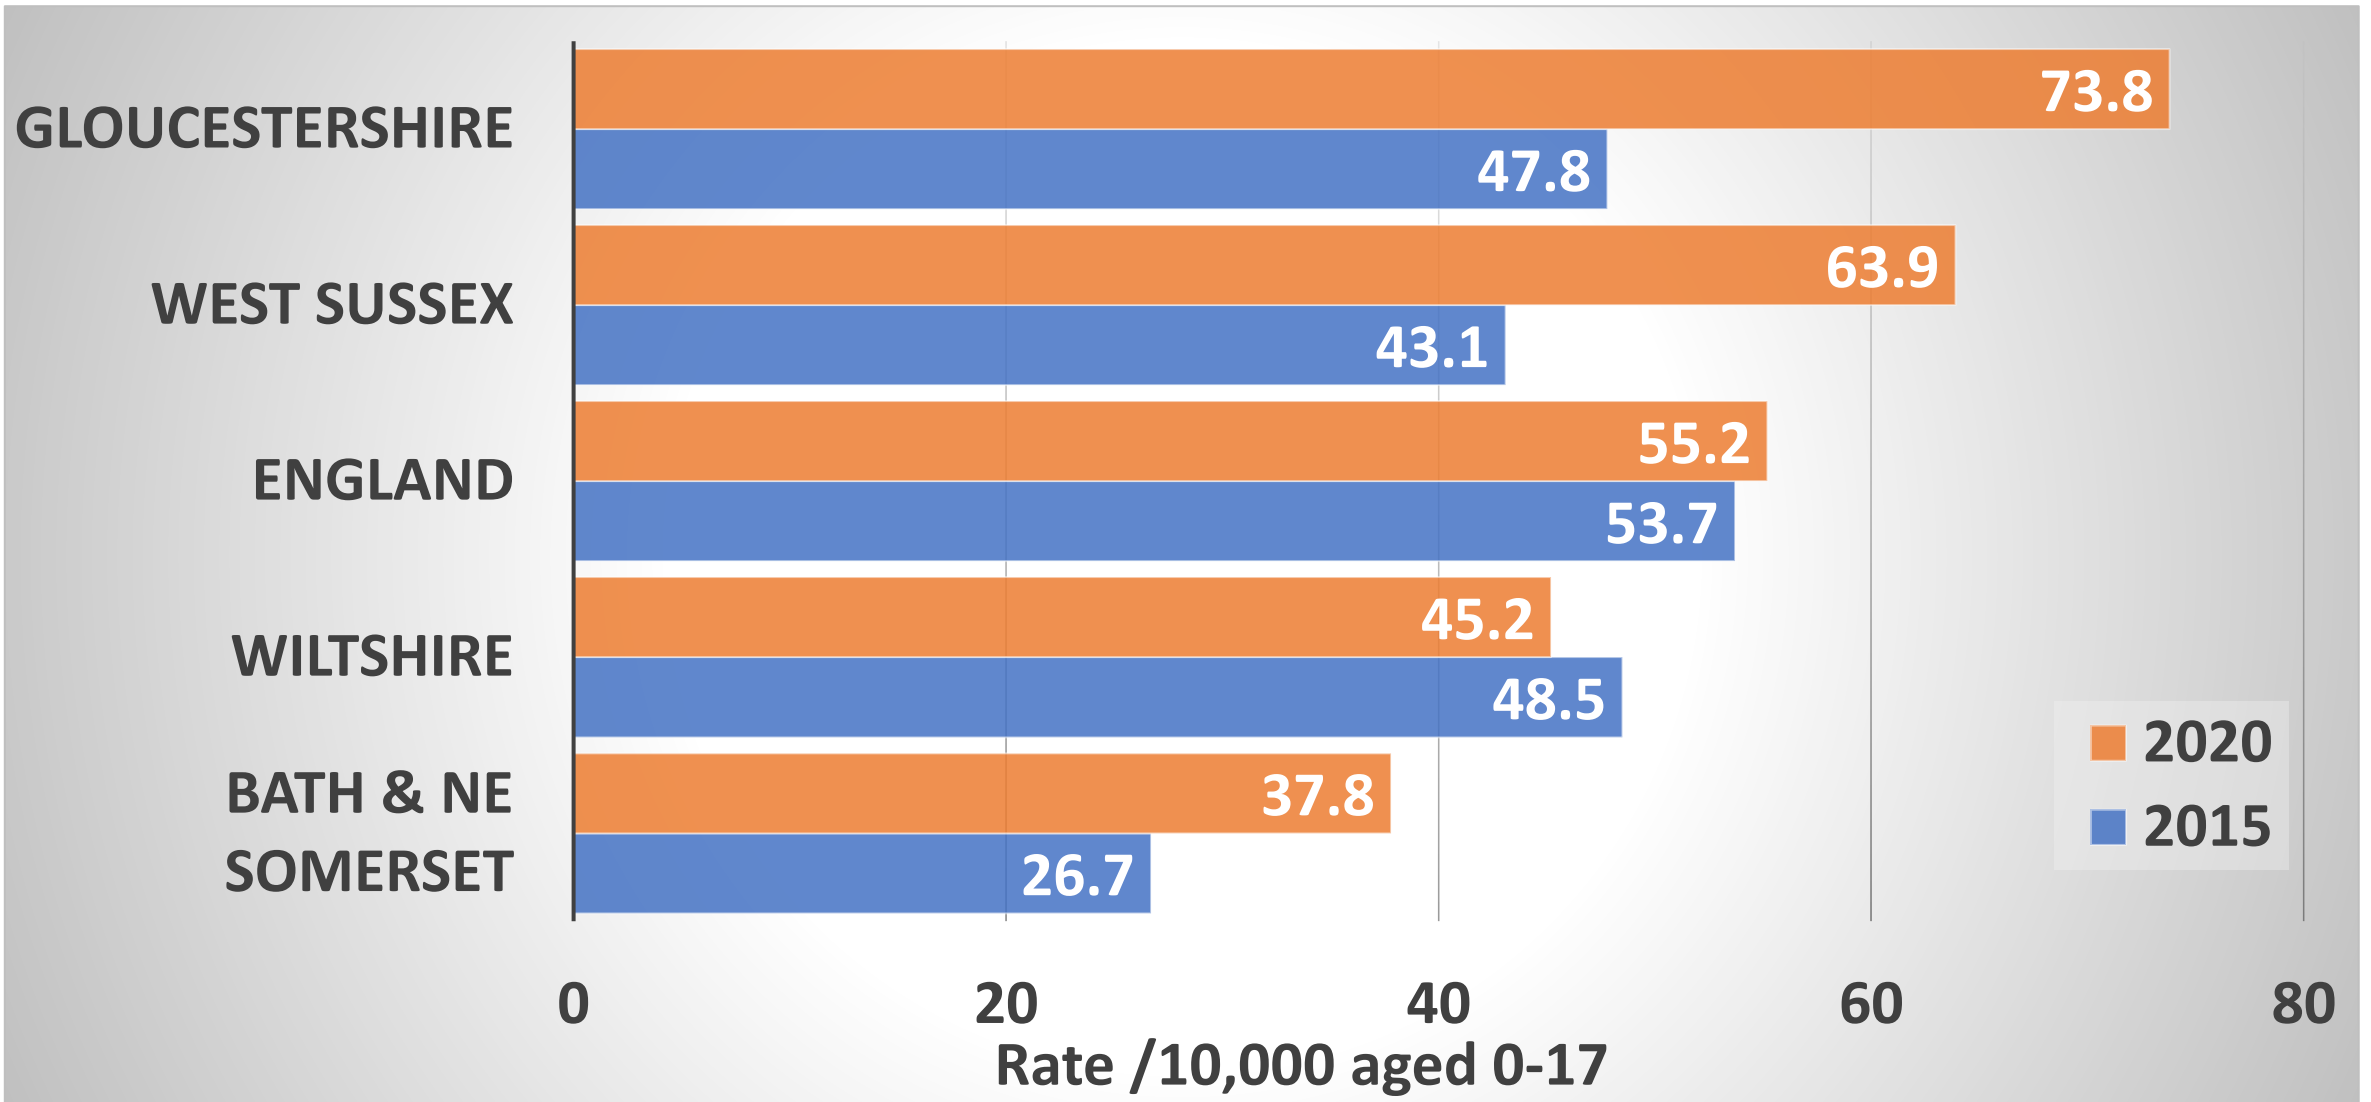

Child Protection

Trends in England and Gloucestershire

Andy Bilson

Child Protection Investigations in England

10-year trends

Investigations before 5th birthday

Born in 2006-7

4.7%
investigated

35% Increase in Children Investigated

Born in 2011-12

6.4%
investigated

Trend in children separated from parents

Where does Gloucestershire stand? Child Protection investigations

Where does Gloucestershire stand? Child Protection plans

Where does Gloucestershire stand? Child Protection plans Category of Abuse

Where does Gloucestershire stand? Children in care