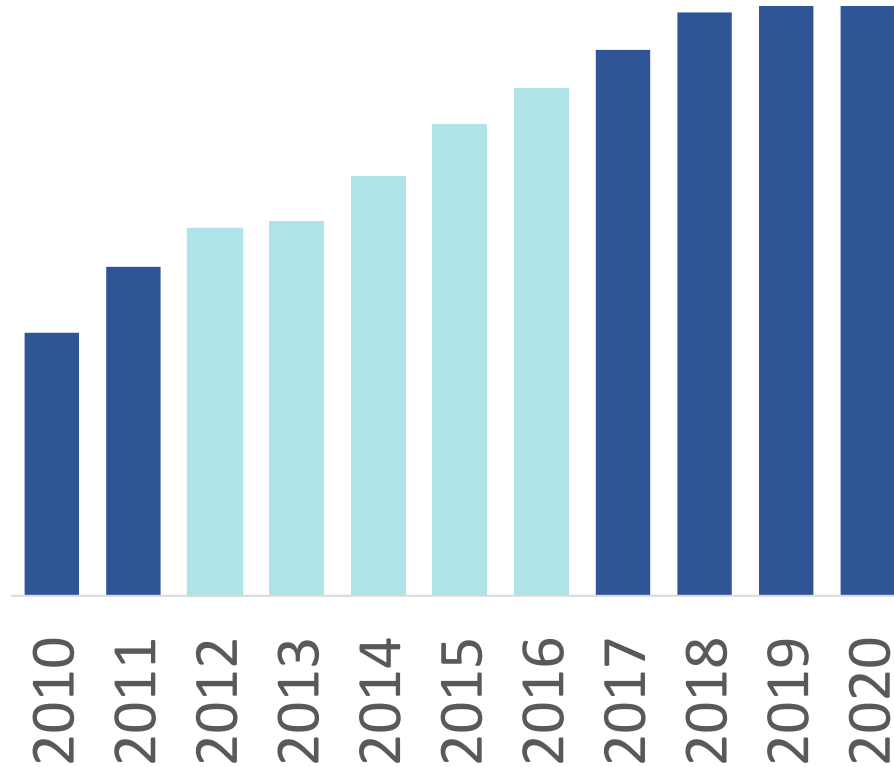

Child Protection

Trends in England and Gloucestershire

Andy Bilson

Child Protection Investigations in England

10-year trends

Investigations before 5th birthday

Born in 2006-7

4.7%
investigated

35% Increase in Children Investigated

Born in 2011-12

6.4%
investigated

Trend in children separated from parents

Where does Gloucestershire stand? Child Protection investigations

Where does Gloucestershire stand? Child Protection plans