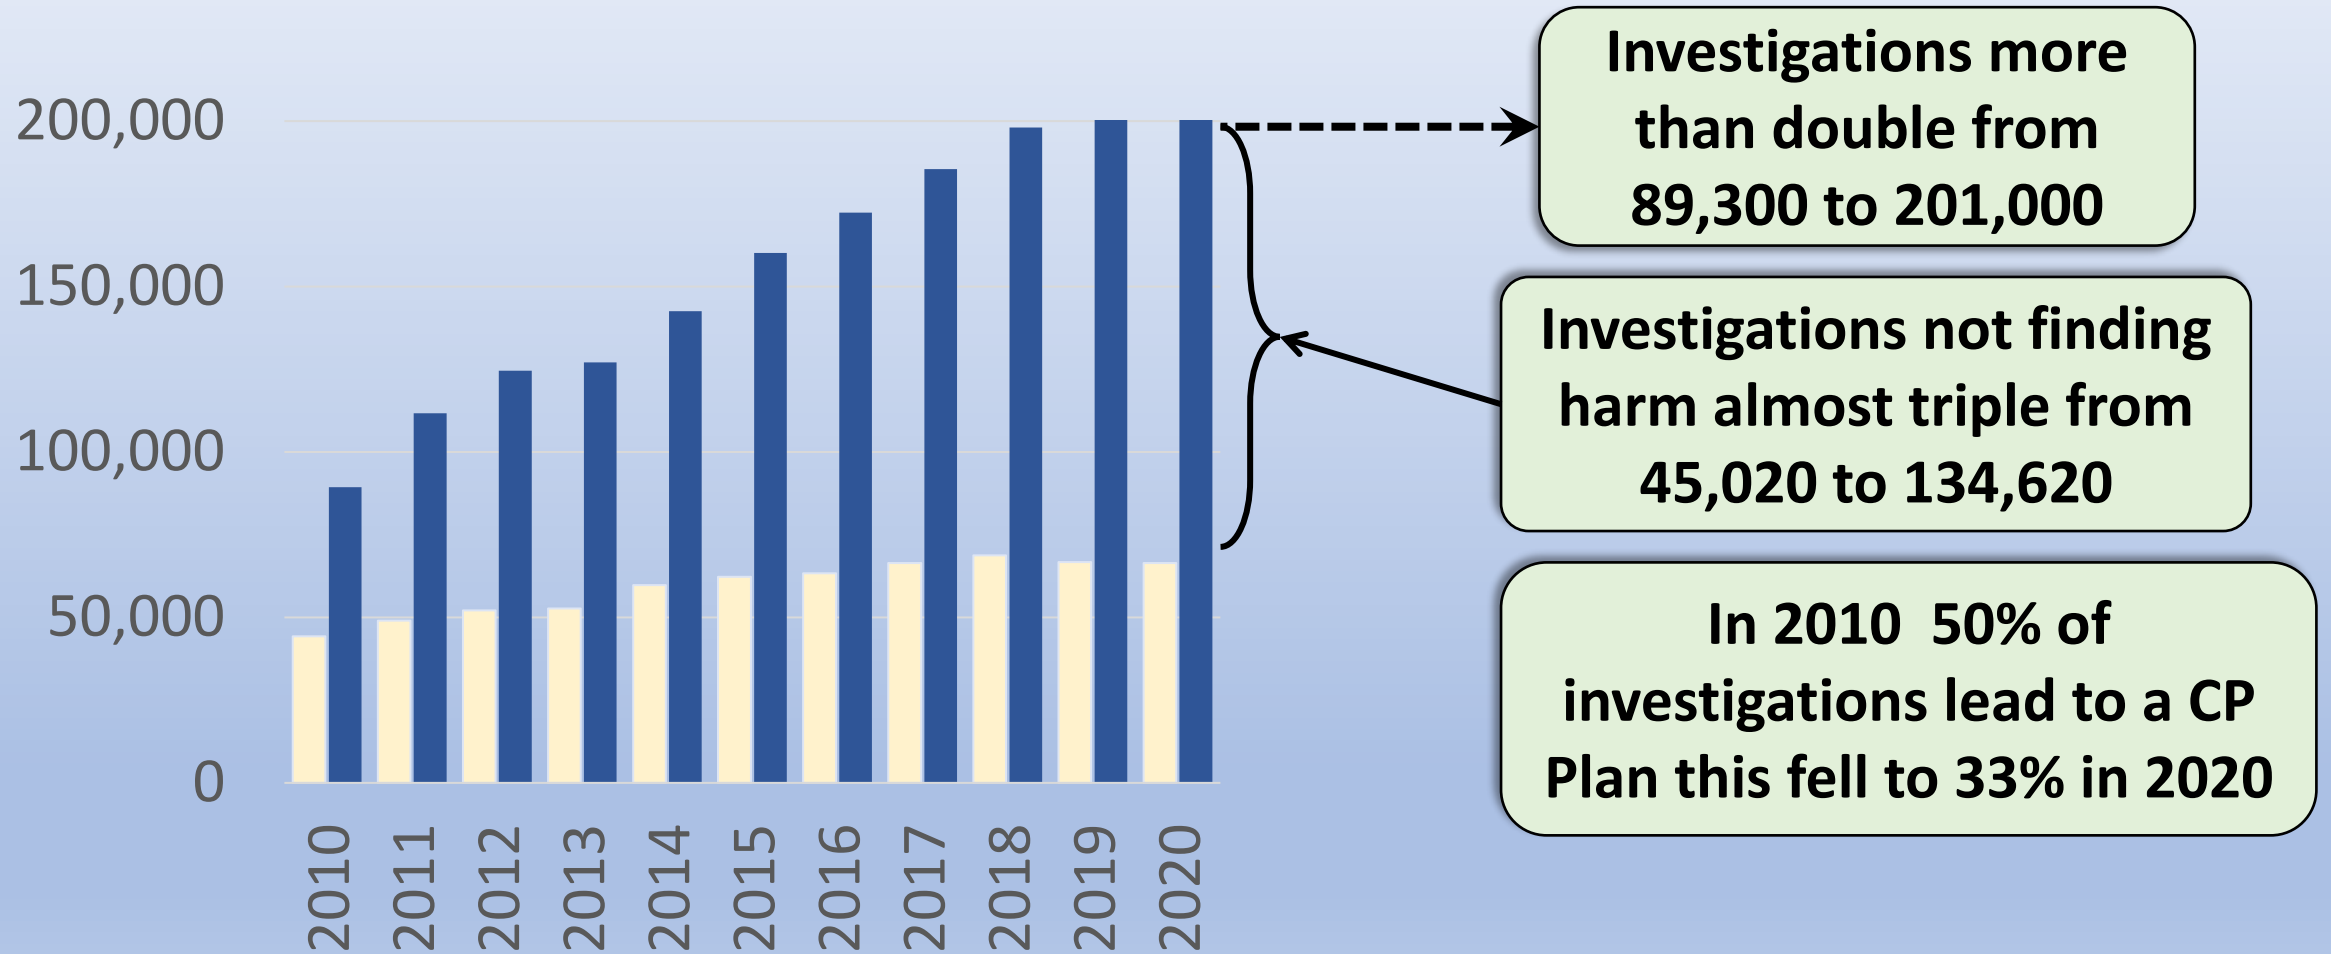

Child Protection

Trends in England and Gloucestershire

Andy Bilson

Child Protection Investigations in England

10-year trends

Investigations before 5th birthday

Born in 2006-7

4.7%
investigated

35% Increase in Children Investigated

Born in 2011-12

6.4%
investigated

Trend in children separated from parents

Where does Gloucestershire stand? Child Protection investigations

Where does Gloucestershire stand? Child Protection plans