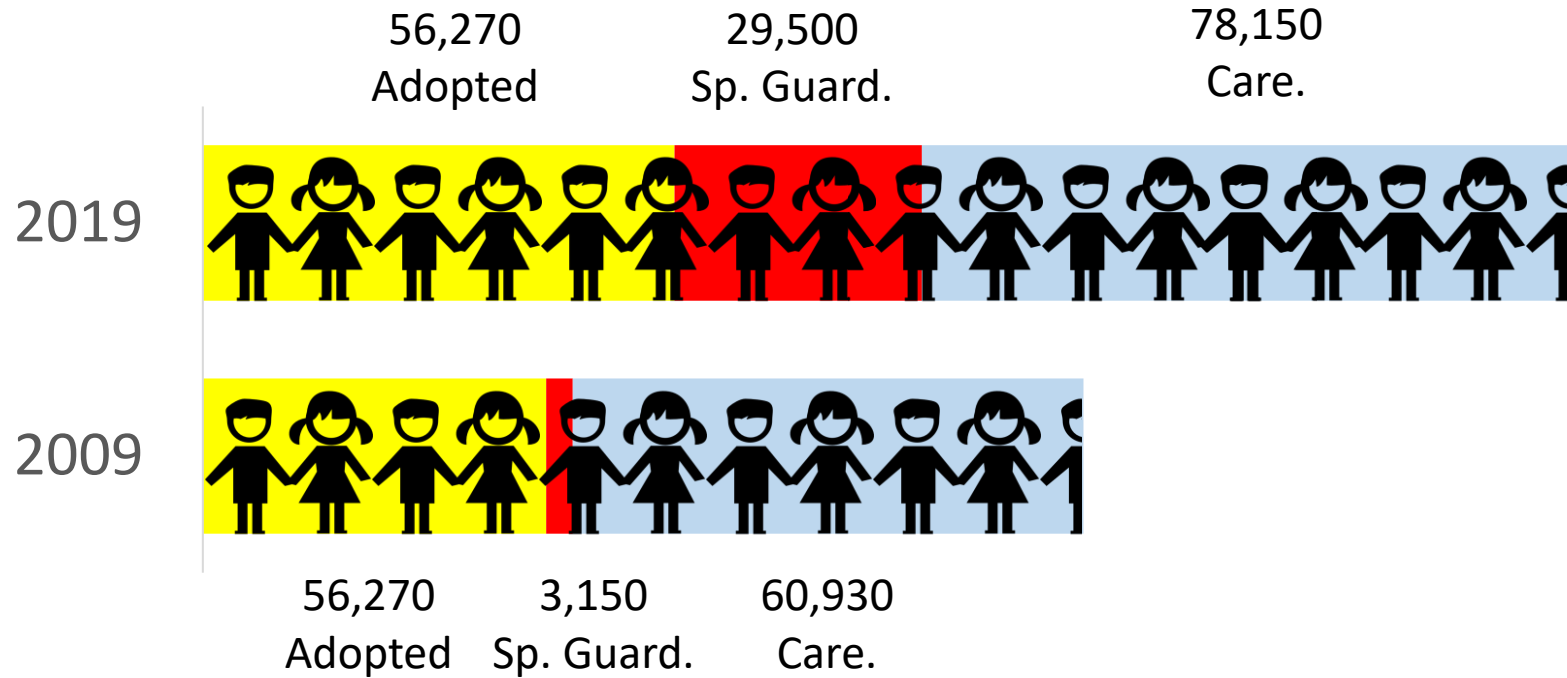

Child Protection

Trends in England and Gloucestershire

Andy Bilson

Child Protection Investigations in England

10-year trends

Investigations before 5th birthday

Born in 2006-7

4.7%
investigated

35% Increase in Children Investigated

Born in 2011-12

6.4%
investigated

Trend in children separated from parents

Where does Gloucestershire stand? Child Protection investigations

Where does Gloucestershire stand? Child Protection plans

Where does Gloucestershire stand? Child Protection plans Category of Abuse

Where does Gloucestershire stand? Children in care