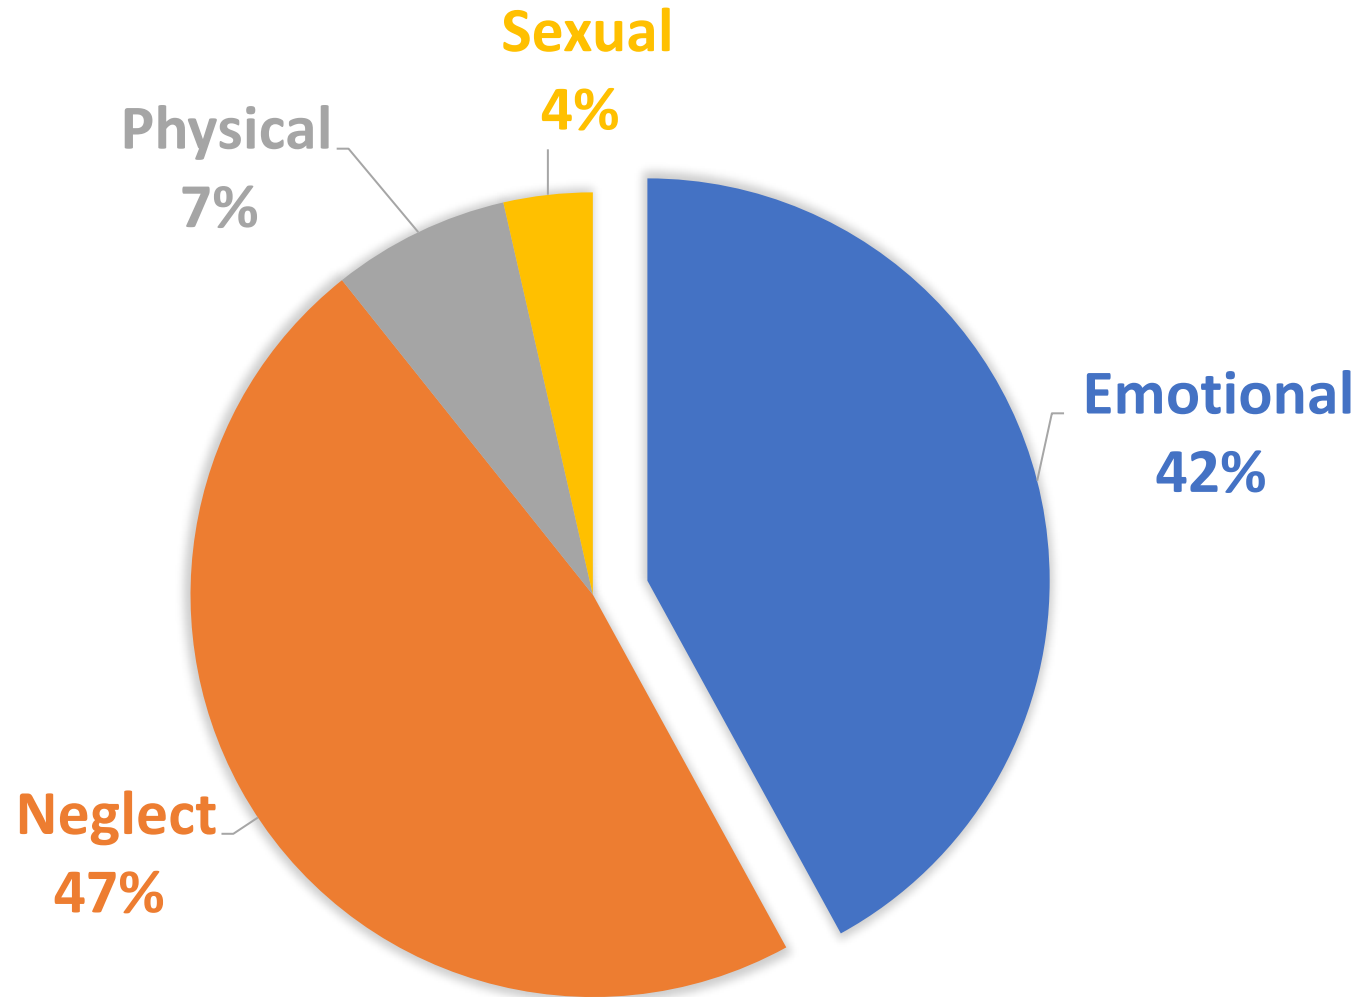

Where does Gloucestershire stand? Child Protection plans Category of Abuse