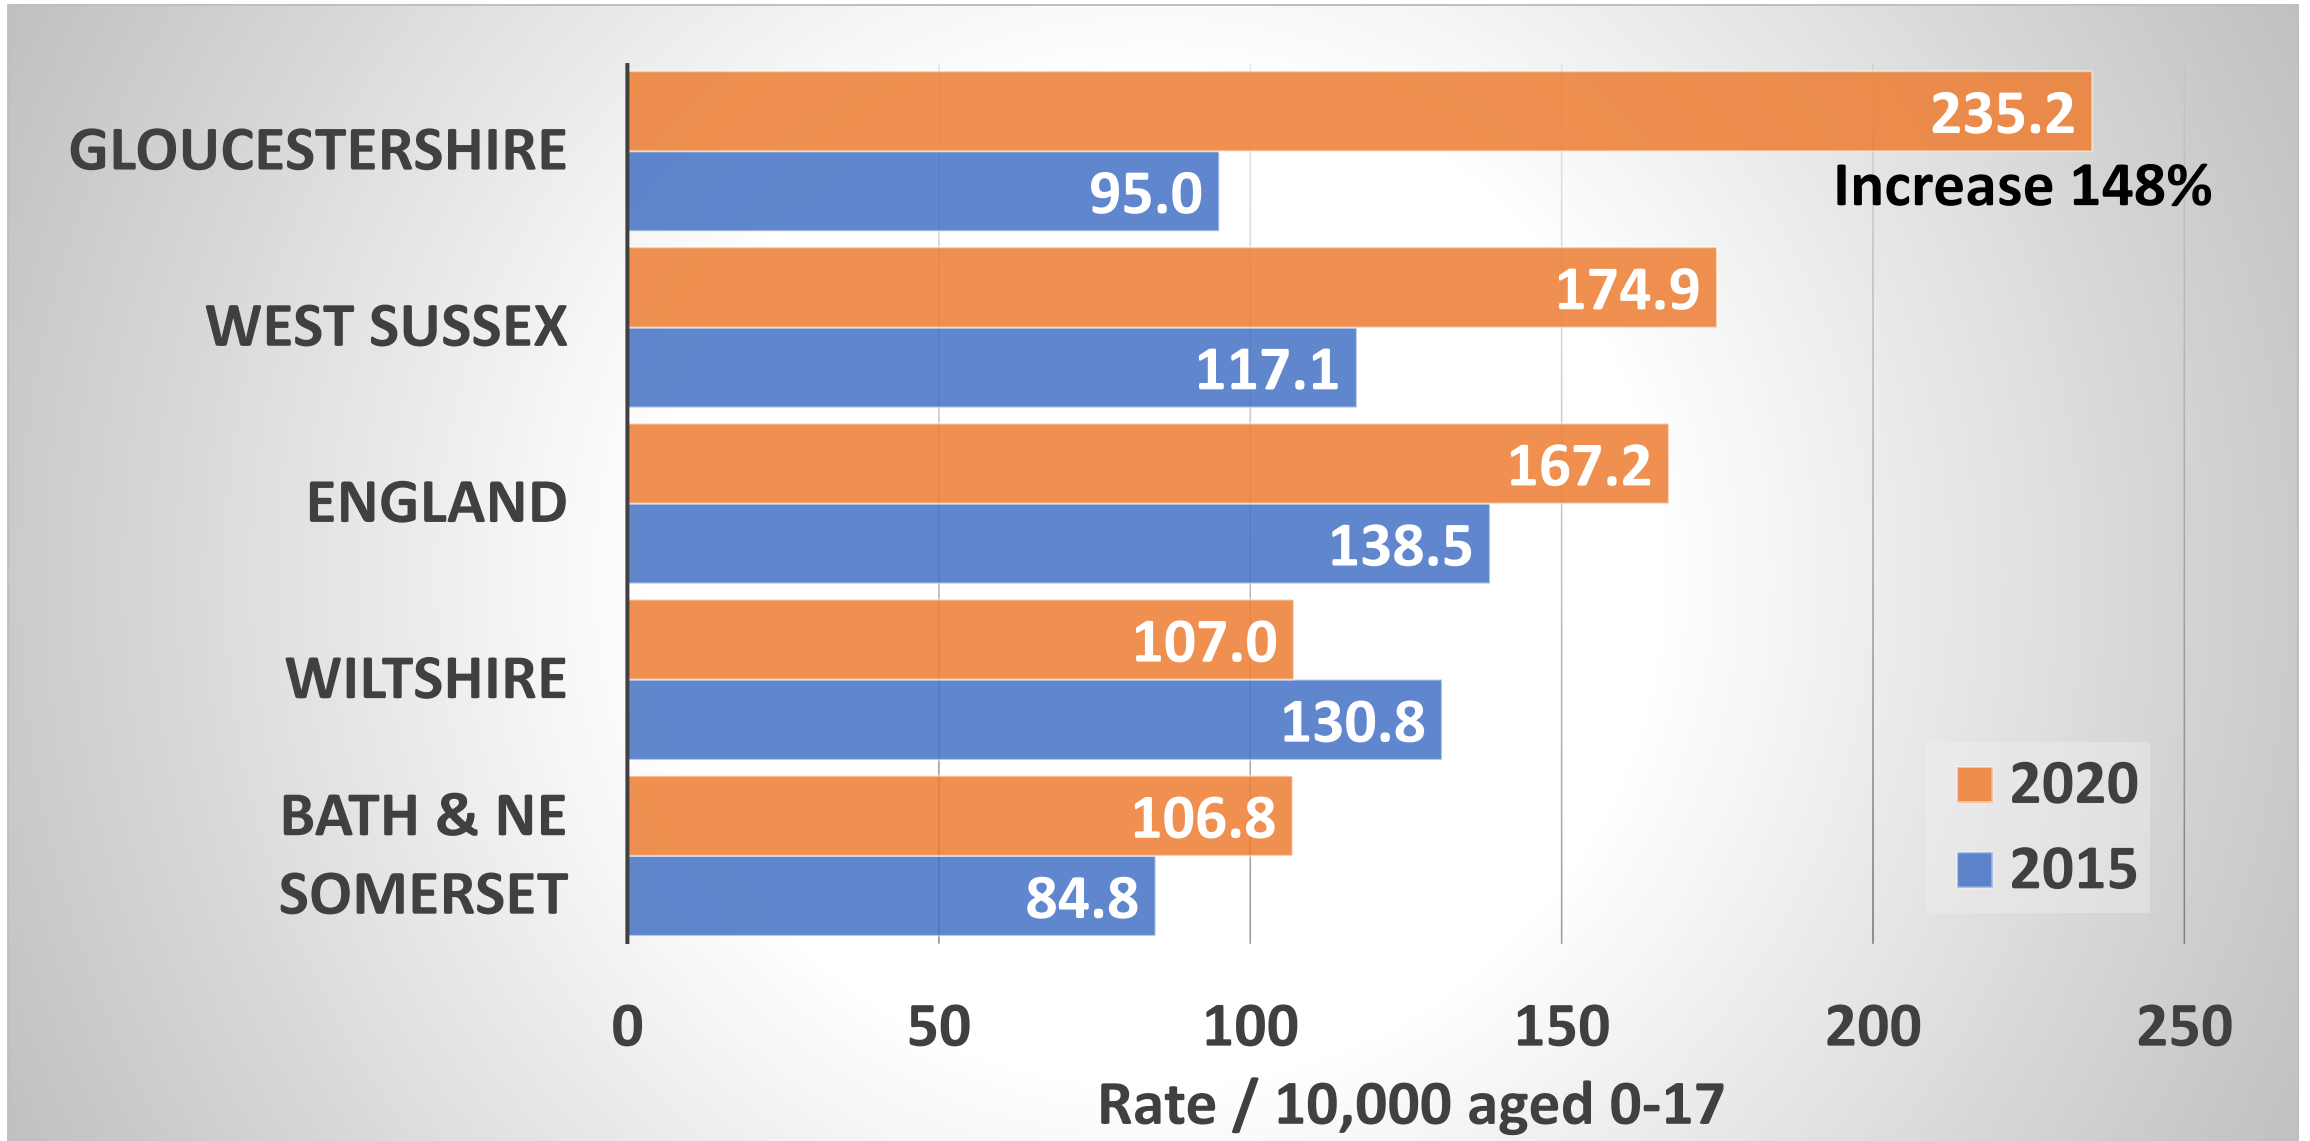

Child Protection

Trends in England and Gloucestershire

Andy Bilson

Child Protection Investigations in England

10-year trends

Investigations before 5th birthday

Born in 2006-7

4.7%
investigated

35% Increase in Children Investigated

Born in 2011-12

6.4%
investigated

Trend in children separated from parents

Where does Gloucestershire stand? Child Protection investigations

Where does Gloucestershire stand? Child Protection plans

Where does Gloucestershire stand? Child Protection plans Category of Abuse

Where does Gloucestershire stand? Children in care